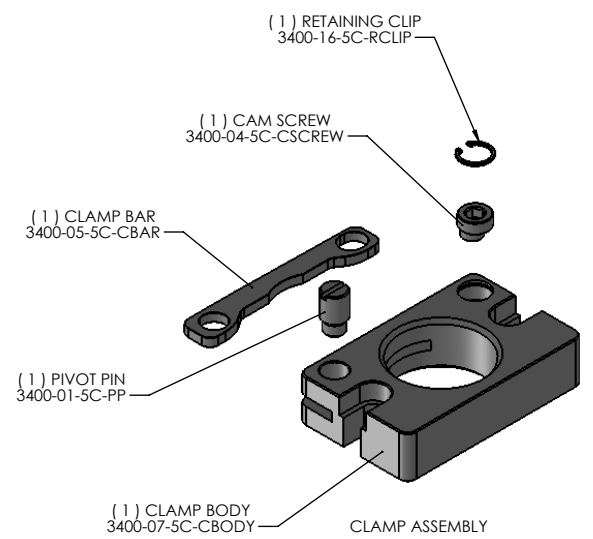

5C COLLET WRENCH
3400-15-5C-CW-CP

24 STATION 5C SYSTEM
ASSEMBLY
3420-5C24-DL-CP