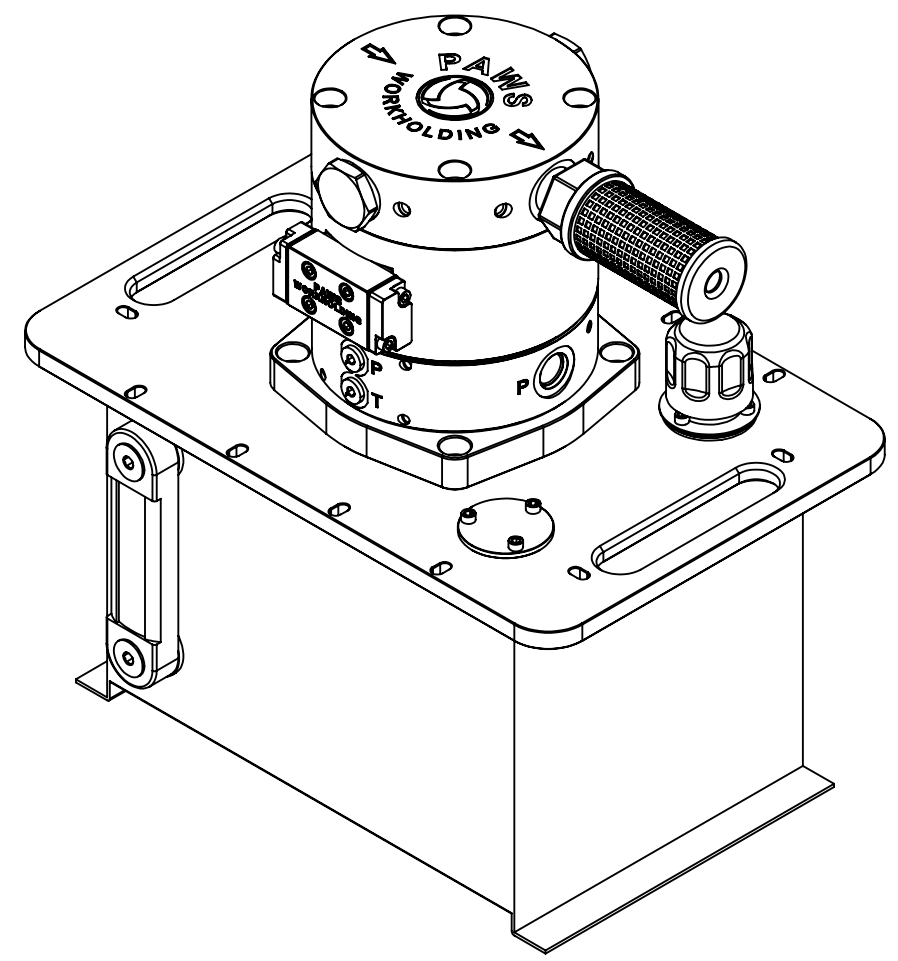

4

3

2

1

4

3

2

1

MAIN PUMP  
BASIC INFO - 3

DWG. NO.	REV
PWHP-MP-BASIC-3	A
SCALE: 1:4	WEIGHT:
SHEET 1 OF 1	