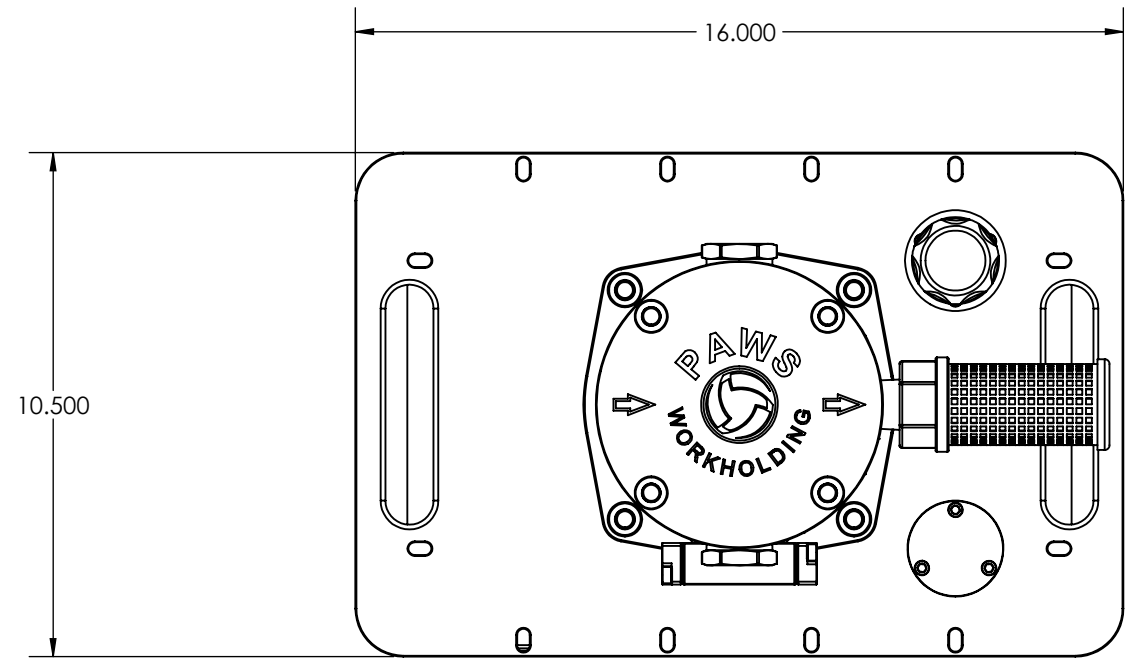

4

3

2

1

4

3

2

1

MAIN PUMP  
BASIC INFO - 3

DWG. NO.	REV
PWHP-MP-BASIC-3	A
SCALE: 1:4	WEIGHT:
SHEET 1 OF 1	