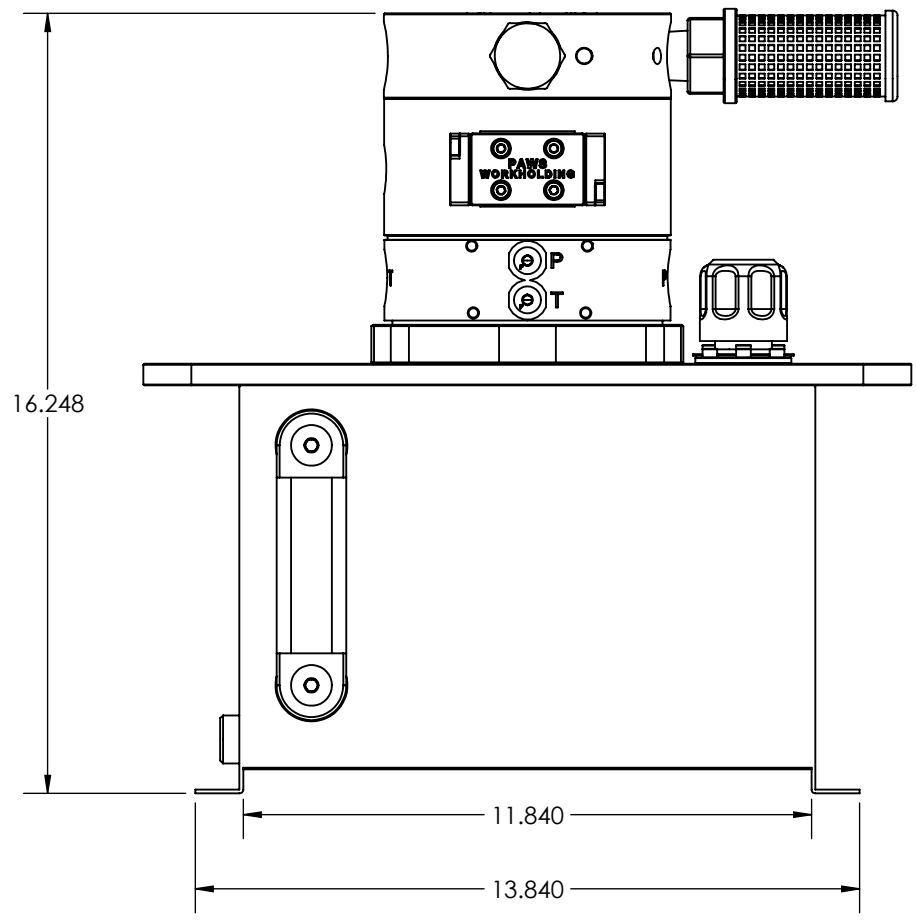

4

3

2

1

4

3

2

1

MAIN PUMP  
BASIC INFO - 3

DWG. NO.	REV
PWHP-MP-BASIC-3	A
SCALE: 1:4	WEIGHT:
SHEET 1 OF 1	